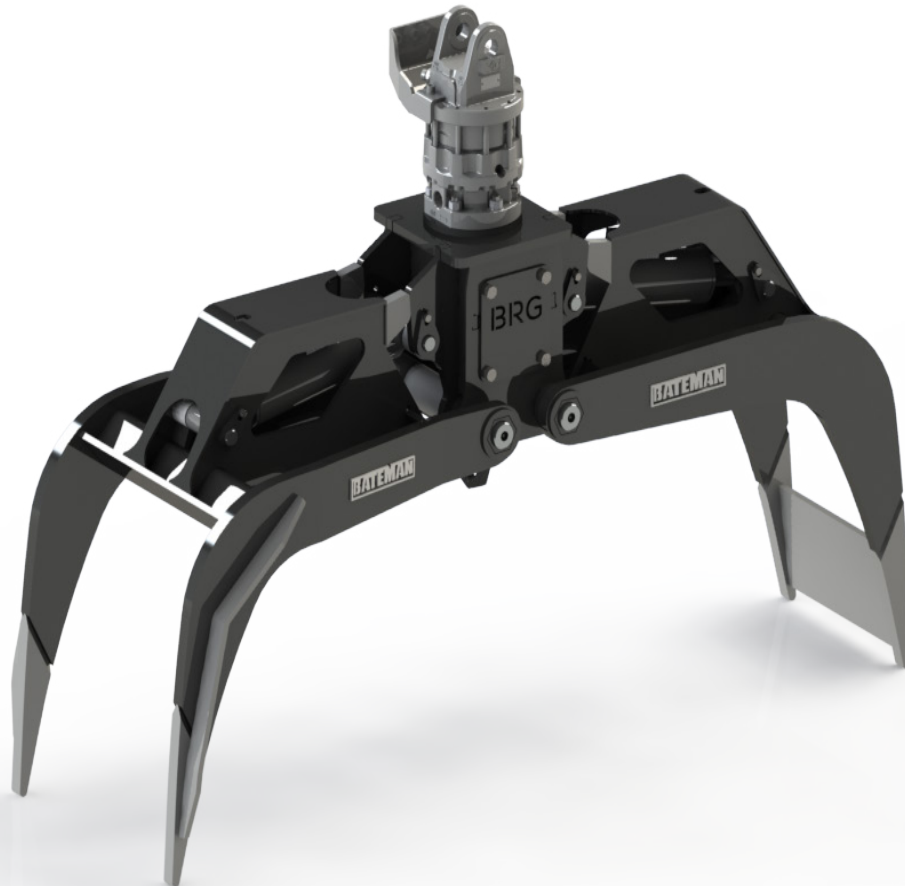

BATEMAN

A GRYB COMPANY

24
hours

ALL PARTS AVAILABLE
WITHIN 24 HOURS.

WARRANTY
2
YEARS

2 YEAR/3,000
HOURS WARRANTY.

RAIL GRAPPLE

BRG MODELS

RAIL GRAPPLE BRG MODELS

2 YEAR/3,000 HOURS
WARRANTY 
ALL PARTS AVAILABLE
WITHIN 24 HOURS 

The BATEMAN Rail Grapple is built to withstand the toughest of railway applications in order to minimize downtime and increase efficiency.

Railway Class 1 and Triple A rated.

	Machine Class	Max. Opening in (mm)	Width in (mm)	Tine Height in (mm)	Volume in Cord 8ft. (m ³)	Weight lb (kg)
BRG-05	12t - 50t	75 (1,905)	27 (686)	37 (940)	20	1,100 (499)