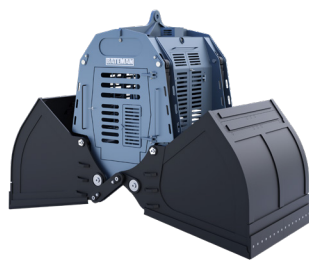

PORTS

PRODUCT OVERVIEW

GRYB's Material Handling port attachments offer unmatched precision and versatility, enhancing performance with every use. Their robust design ensures durability and reliability, making them a top choice for professionals.

Visit our website for more product details.

Ships Gear Grapple - Diesel or Electro Hydraulic

Clamshell Bucket

Level-Cut Clamshell Bucket

Diesel or Electro Hydraulic Grab — Clamshell

Hydraulic Skip Pan

Visit our website for more product details.