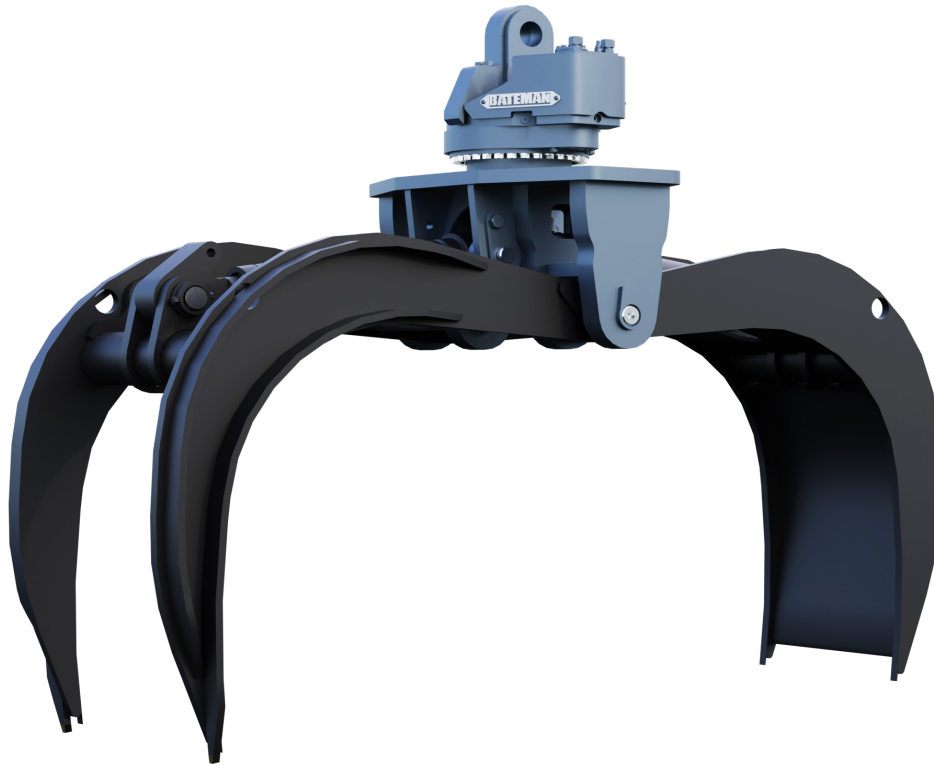

# BATEMAN

A GRYB COMPANY

**24**  
hours

ALL PARTS AVAILABLE  
WITHIN 24 HOURS.

WARRANTY  
**2**  
YEAR

2 YEAR/3,000  
HOURS WARRANTY.

## COMBINATION GRAPPLE

BCG-BP MODELS

## BCG-BP MODELS

2 YEAR/3,000 HOURS  
WARRANTY 

ALL PARTS AVAILABLE  
WITHIN 24 HOURS 

The BATEMAN Combination Grapple is designed and ideal for standard forestry applications such as handling small trees and logs.